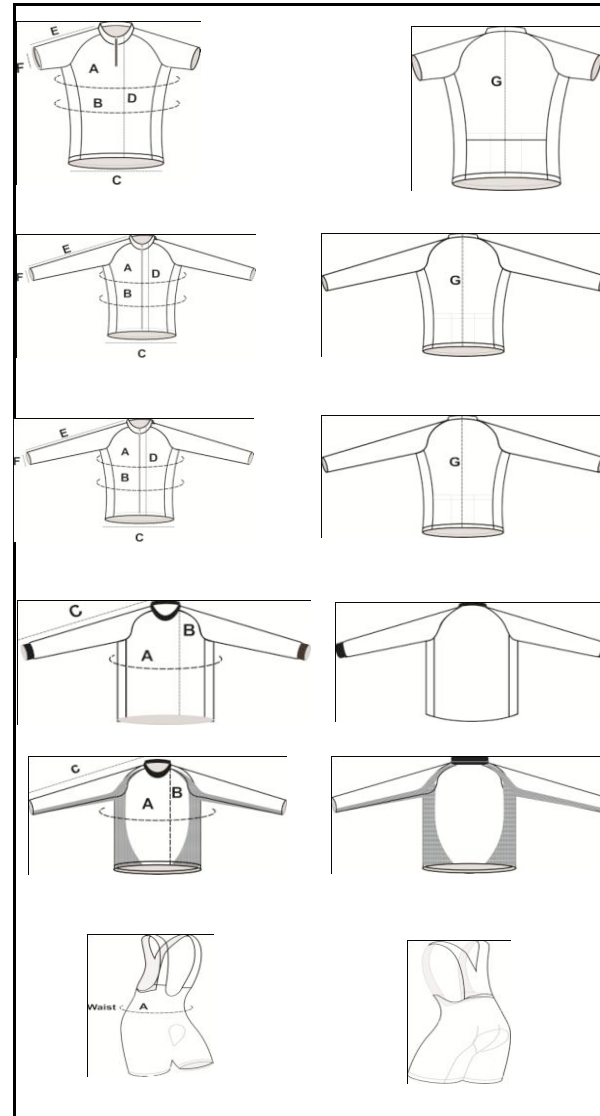

SHORT SLEEVE JERSEY		SMALL	MEDIUM	LARGE	XL	2XL	3XL	4XL
		cm	cm	cm	cm	cm	cm	cm
CHEST (round)	A	100	104	108	112	116	120	124
WAIST (round)	B	86	90	94	98	102	106	110
BOTTOM (round)	C	64	68	72	76	80	84	88
FRONT LENGTH WITH COLLAR	D	58	60	62	64	66	68	70
SLEEVE LENGTH	E	34	35	36	37	38	39	40
SLEEVE OPENING	F	24	26	28	30	32	34	36
BACK LENGTH WITH COLLAR	G	72	74	76	78	80	82	84
WINTER- TOP		SMALL	MEDIUM	LARGE	XL	2XL	3XL	4XL
		cm	cm	cm	cm	cm	cm	cm
CHEST (round)	A	100	104	108	112	116	120	124
WAIST (round)	B	86	90	94	98	102	106	110
BOTTOM (round)	C	64	68	72	76	80	84	88
FRONT LENGTH WITH COLLAR	D	58	60	62	64	66	68	70
SLEEVE LENGTH	E	80	82	84	86	88	90	92
SLEEVE OPENING	F	14	16	18	20	22	24	26
BACK LENGTH WITH COLLAR	G	76	78	80	82	84	86	88
Windtex Jacket		SMALL	MEDIUM	LARGE	XL	2XL	3XL	4XL
		cm	cm	cm	cm	cm	cm	cm
CHEST (round)	A	104	108	112	116	120	124	128
WAIST (round)	B	90	94	98	102	106	110	114
BOTTOM (round)	C	68	72	76	80	84	88	92
FRONT LENGTH WITH COLLAR	D	60	62	64	66	68	70	72
SLEEVE LENGTH	E	82	84	86	88	90	92	94
SLEEVE OPENING	F	16	18	20	22	24	26	28
BACK LENGTH WITH COLLAR	G	78	80	82	84	86	88	90
DOWNHILL		SMALL	MEDIUM	LARGE	XL	2XL	3XL	4XL
		cm	cm	cm	cm	cm	cm	cm
CHEST (round)	A	118	122	124	128	132	136	140
Front length (top neck)	B	72	74	76	78	80	82	84
Sleeve Length	C	80	81	82	83	84	85	86
MTB- Motocross		SMALL	MEDIUM	LARGE	XL	2XL	3XL	4XL
		cm	cm	cm	cm	cm	cm	cm
CHEST (round)	A	92	96	100	104	108	112	116
Front length (top neck)	B	66	68	70	72	74	76	78
Sleeve Length	C	74	75	76	77	78	79	80
BIBSHORT		SMALL	MEDIUM	LARGE	XL	2XL	3XL	4XL
		cm	cm	cm	cm	cm	cm	cm
WAIST	A	64	68	72	76	80	84	88
side length	B	44	46	48	50	52	54	56
inside	D	20	22	23	24	25	26	27
bottom opening	E	36	38	40	42	44	46	48
thigh	F	48	50	52	54	56	58	60
hip	G	78	80	84	88	92	96	100

All sizes are approximate and for guidance only.
Please expect some variation in sizes.